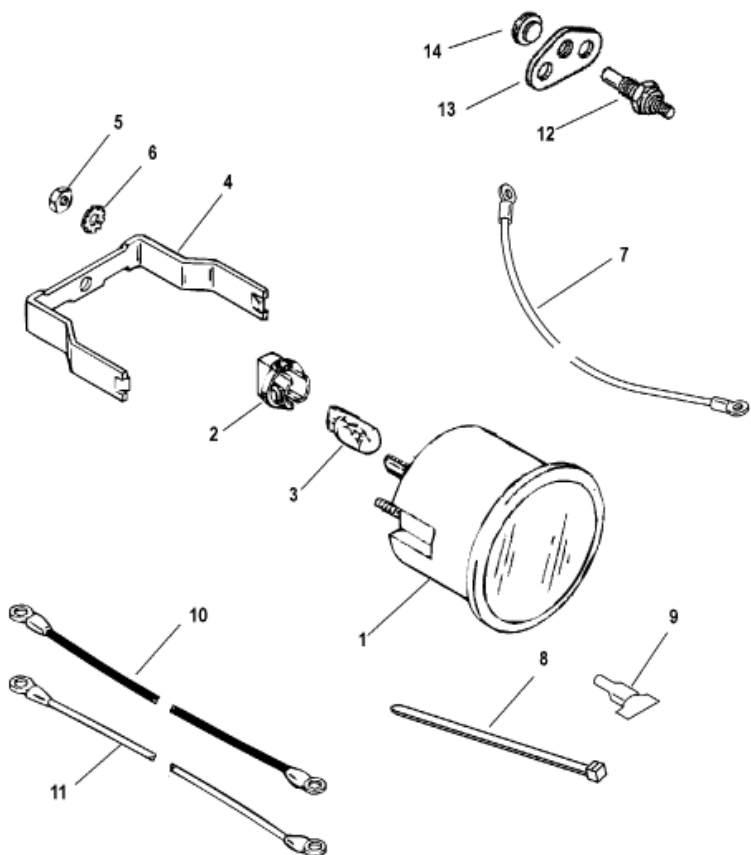

Parts List					
Ref	Class	Part	Description	Qty	Footnote
-	79	859684A	1 GAUGE KIT, Water Temperature (1	1	
-	79	859684A11	GAUGE KIT, Water Temperature (1	1	
-	79	859684Q	1 GAUGE KIT, Water Temperature (1	1	
-	79	859684Q 2	GAUGE KIT, Water Temperature (1	1	
-	79	825326A	1 GAUGE KIT, Water Temperature (1	1	
-	79	859686A	1 GAUGE KIT, Water Temperature (1	1	(Diesel)
-	79	859686A11	GAUGE KIT, Water Temperature (1	1	(Diesel)
1		NSS	NOT SOLD SEPARATE, Gauge	1	
2	88	79888	SOCKET, Light Bulb	1	
3	88	72729	LIGHT BULB	1	
4		825364	BRACKET, Gauge Mount	1	
5	11	26419	NUT, (#8-32)	4	
6	13	825361	LOCKWASHER, (#8 Star)	4	
7	84	88032A	3 CABLE ASSEMBLY, (23.00 Feet)	1	(Not included with Diesel gauge)
8	54	816311T	CABLE TIE, (8.00 Inches)	3	(Not included with Diesel gauge)
9		NSS	NOT SOLD SEPARATE, Terminz	1	(Not included with Diesel gauge)
10	84	86323A	2 CABLE ASSEMBLY, (2.00 Feet -	1	(Not included with Diesel gauge)
11	84	86323A	2 CABLE ASSEMBLY, (2.00 Feet -	1	(Not included with Diesel gauge)
12		12415	TEMPERATURE SENDER	1	(Not included with Diesel gauge)
13		12419	COVER	1	(Not included with Diesel gauge)
14	19	12431T	PLUG	1	(Not included with Diesel gauge)

18420